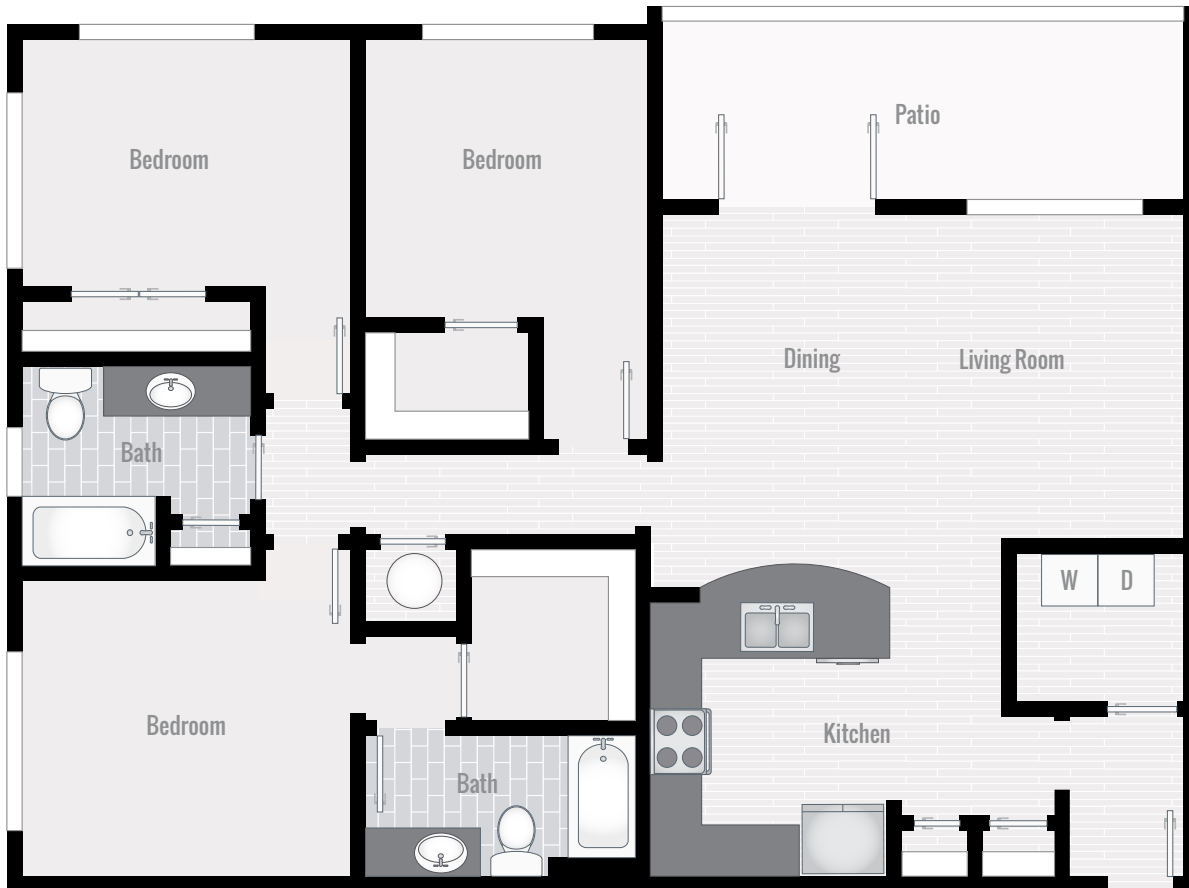

FLOOR PLAN B3

2 BEDROOM | 2 BATH | 1220 SF

OVERTON RISE

770.435.1111

3695 Cumberland Blvd
Atlanta, GA 30339

OvertonRiseApts.com

FLOOR PLAN B4

2 BEDROOM | 2 BATH | 1250 SF

OVERTON RISE

770.435.1111

3695 Cumberland Blvd
Atlanta, GA 30339

OvertonRiseApts.com

FLOOR PLAN B5

2 BEDROOM | 2 BATH | 1160 SF

OVERTON RISE

770.435.1111

3695 Cumberland Blvd
Atlanta, GA 30339

OvertonRiseApts.com

FLOOR PLAN C1

3 BEDROOM | 2 BATH | 1 570 SF

OVERTON RISE

770.435.1111

3695 Cumberland Blvd
Atlanta, GA 30339

OvertonRiseApts.com