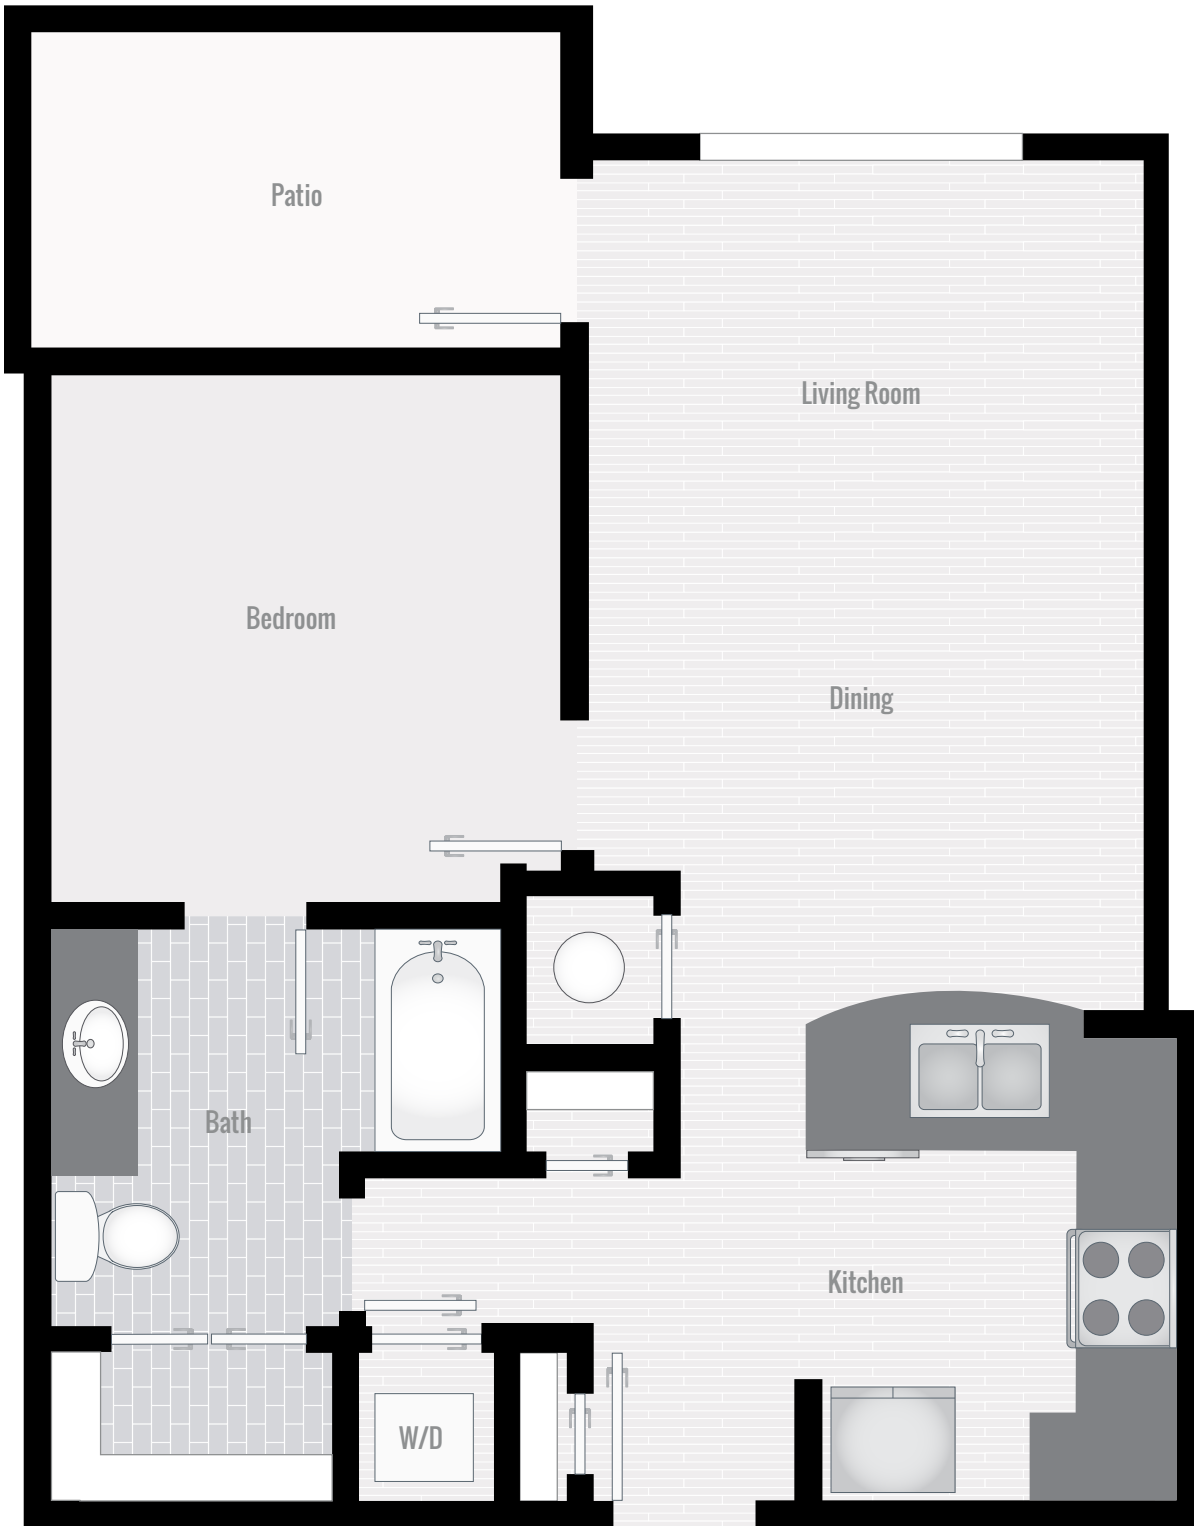

OvertonRiseApts.com

FLOOR PLAN A5

1 BEDROOM | 1 BATH | 1040 SF

OVERTON RISE

770.435.1111

3695 Cumberland Blvd
Atlanta, GA 30339

OvertonRiseApts.com

FLOOR PLAN A6
 1 BEDROOM | 1 BATH | 810 SF

OVERTON RISE

770.435.1111

3695 Cumberland Blvd
 Atlanta, GA 30339

OvertonRiseApts.com

FLOOR PLAN B1

2 BEDROOM | 2 BATH | 1130 SF

OVERTON RISE

770.435.1111

3695 Cumberland Blvd
Atlanta, GA 30339

OvertonRiseApts.com

FLOOR PLAN B2

2 BEDROOM | 2 BATH | 1355 SF

OVERTON RISE

770.435.1111

3695 Cumberland Blvd
Atlanta, GA 30339

OvertonRiseApts.com