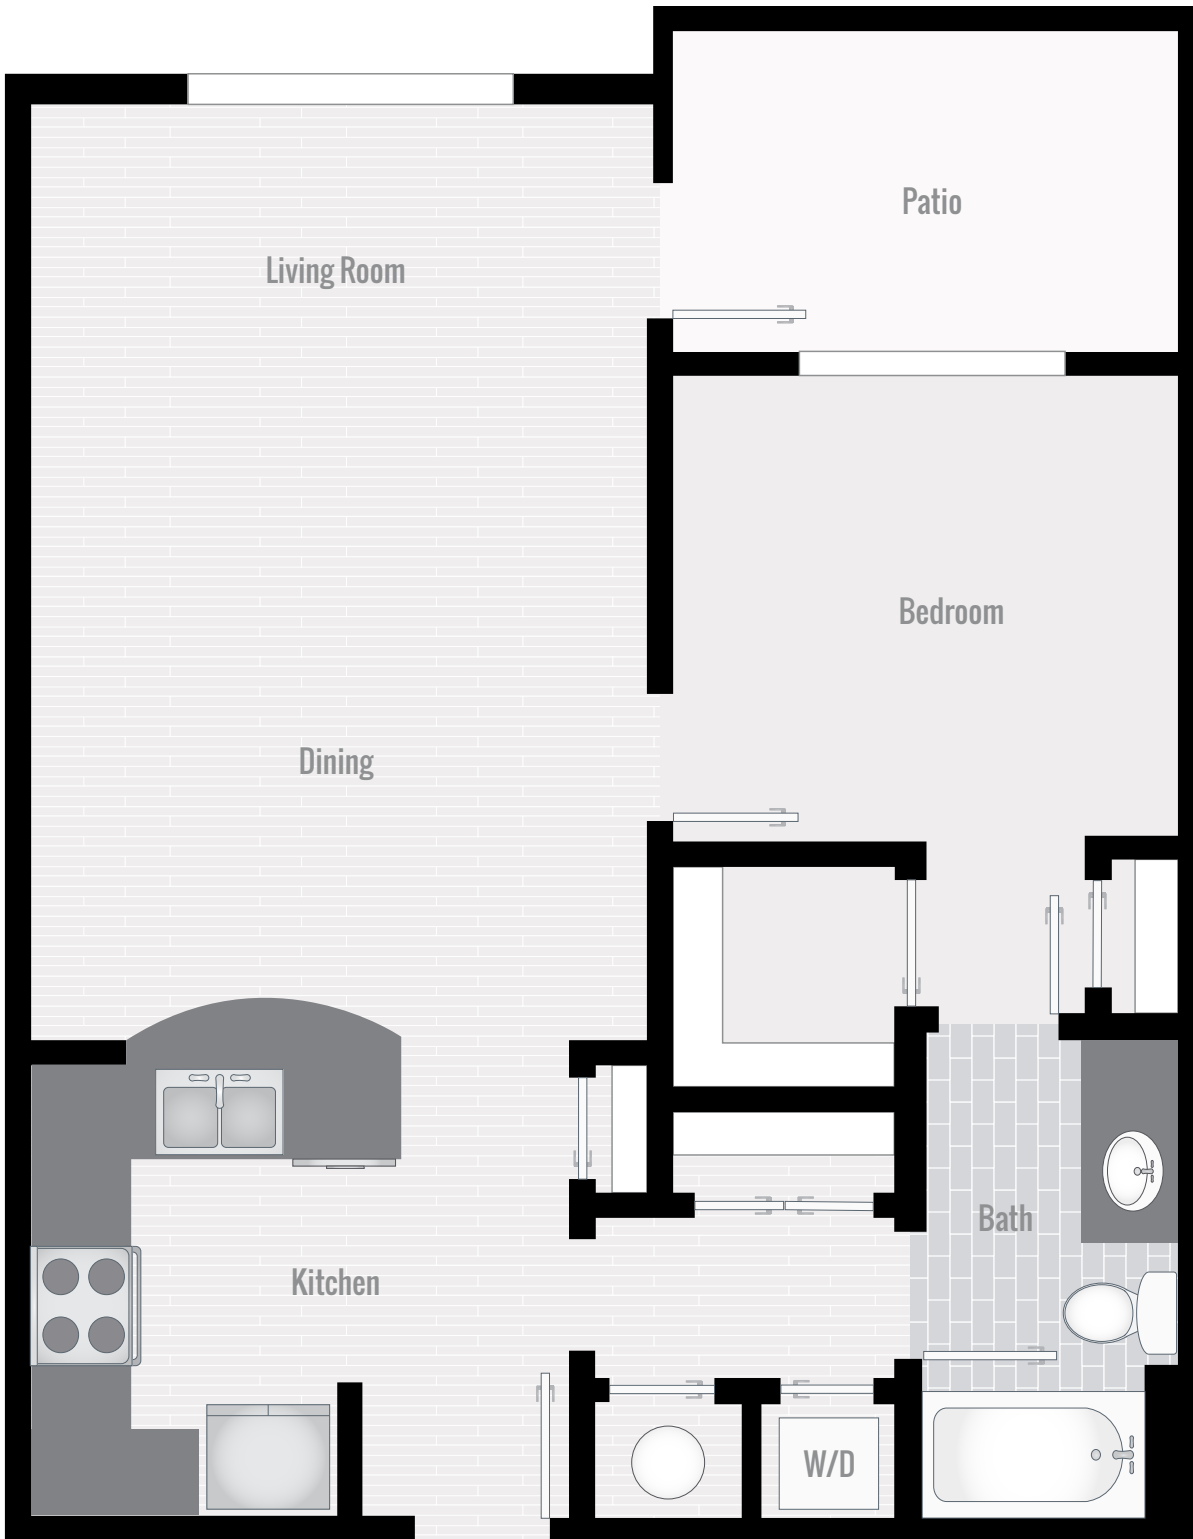

FLOOR PLAN A1
 STUDIO | 1 BATH | 805 SF

OVERTON RISE

770.435.1111
 3695 Cumberland Blvd
 Atlanta, GA 30339
OvertonRiseApts.com

FLOOR PLAN A1 + DEN

1 BEDROOM | 1 BATH | 805 SF

OVERTON RISE

770.435.1111

3695 Cumberland Blvd
Atlanta, GA 30339

OvertonRiseApts.com

FLOOR PLAN A2

1 BEDROOM | 1 BATH | 875 SF

OVERTON RISE

770.435.1111

3695 Cumberland Blvd
Atlanta, GA 30339

OvertonRiseApts.com

FLOOR PLAN A2 + DEN

1 BEDROOM | 1 BATH | 1080 SF

OVERTON RISE

770.435.1111

3695 Cumberland Blvd
Atlanta, GA 30339

OvertonRiseApts.com

FLOOR PLAN A3

1 BEDROOM | 1 BATH | 910 SF

OVERTON RISE

OvertonRiseApts.com

FLOOR PLAN A5

1 BEDROOM | 1 BATH | 1040 SF

OVERTON RISE

770.435.1111

3695 Cumberland Blvd
Atlanta, GA 30339

OvertonRiseApts.com

FLOOR PLAN A6
 1 BEDROOM | 1 BATH | 810 SF