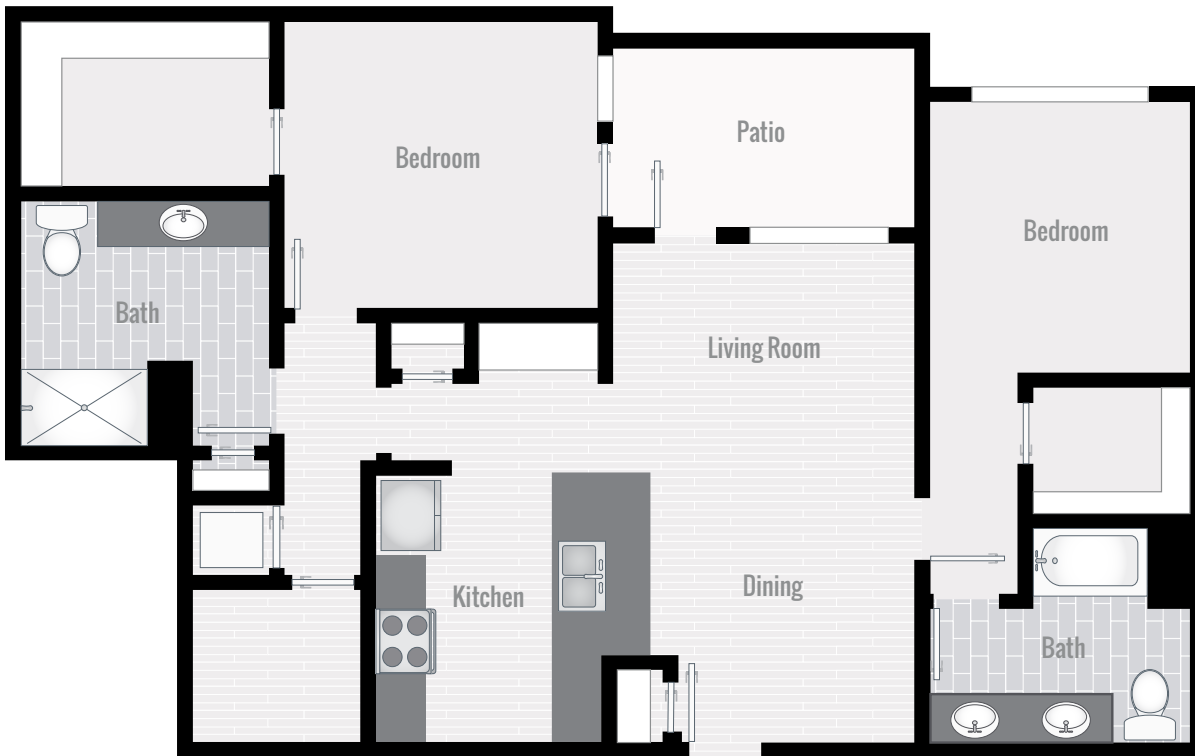

OVERTON RISE

770.435.1111

3695 Cumberland Blvd
 Atlanta, GA 30339

OvertonRiseApts.com

FLOOR PLAN B1

2 BEDROOM | 2 BATH | 1130 SF

OVERTON RISE

770.435.1111

3695 Cumberland Blvd
Atlanta, GA 30339

OvertonRiseApts.com

FLOOR PLAN B2

2 BEDROOM | 2 BATH | 1355 SF

OVERTON RISE

770.435.1111

3695 Cumberland Blvd
Atlanta, GA 30339

OvertonRiseApts.com

FLOOR PLAN B3

2 BEDROOM | 2 BATH | 1220 SF

OVERTON RISE

770.435.1111

3695 Cumberland Blvd
Atlanta, GA 30339

OvertonRiseApts.com

FLOOR PLAN B4

2 BEDROOM | 2 BATH | 1250 SF