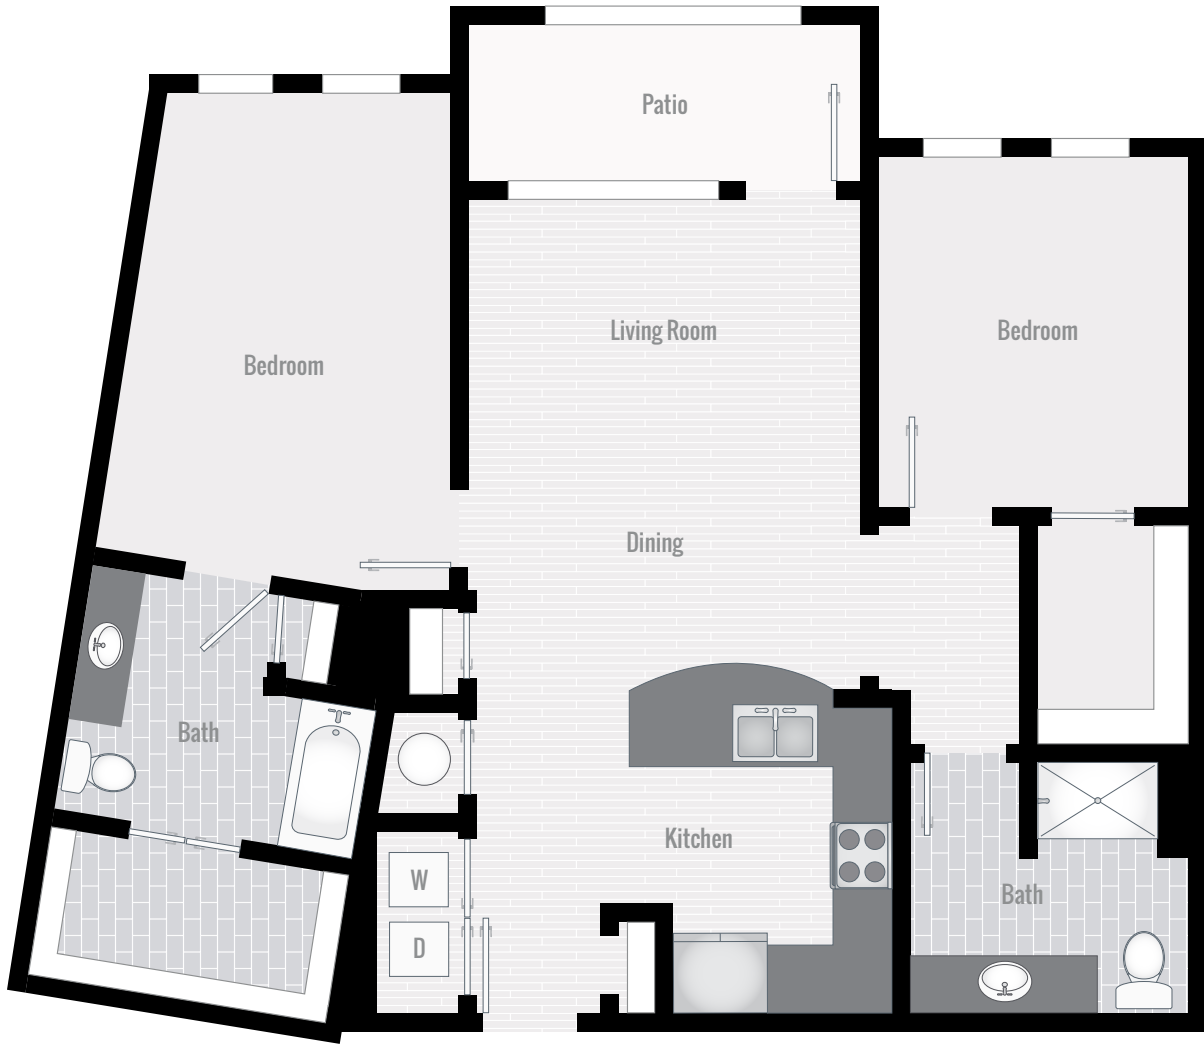

3695 Cumberland Blvd
Atlanta, GA 30339

OvertonRiseApts.com

FLOOR PLAN B2

2 BEDROOM | 2 BATH | 1355 SF

OVERTON RISE

770.435.1111

3695 Cumberland Blvd
Atlanta, GA 30339

OvertonRiseApts.com

FLOOR PLAN B3

2 BEDROOM | 2 BATH | 1220 SF

OVERTON RISE

770.435.1111

3695 Cumberland Blvd
Atlanta, GA 30339

OvertonRiseApts.com

FLOOR PLAN B4

2 BEDROOM | 2 BATH | 1250 SF

OVERTON RISE

770.435.1111

3695 Cumberland Blvd
Atlanta, GA 30339

OvertonRiseApts.com

FLOOR PLAN B5

2 BEDROOM | 2 BATH | 1160 SF

OVERTON RISE

770.435.1111