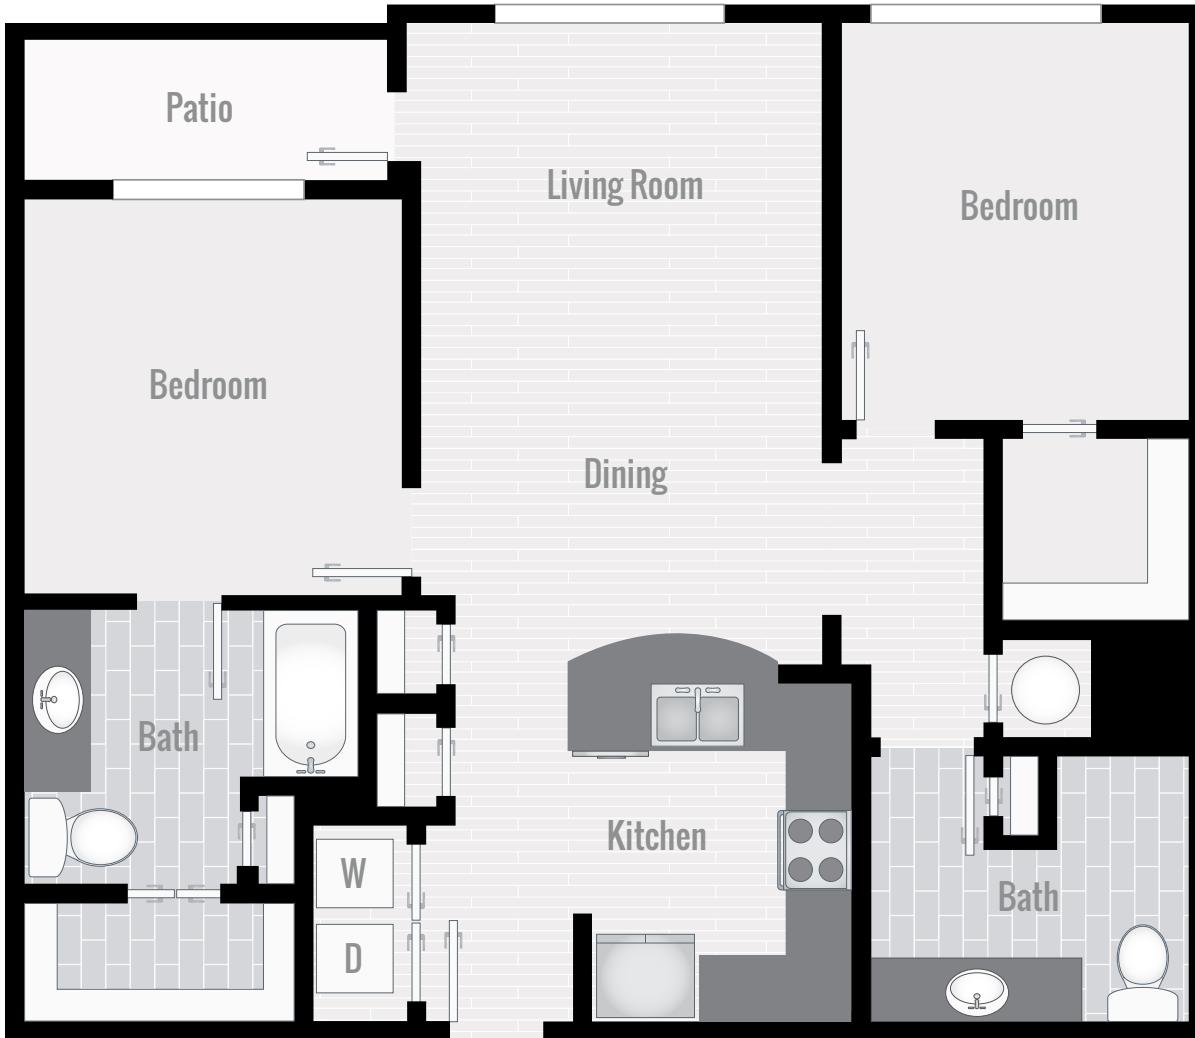

OvertonRiseApts.com

FLOOR PLAN A5

1 BEDROOM | 1 BATH | 1040 SF

OVERTON RISE

770.435.1111

3695 Cumberland Blvd
Atlanta, GA 30339

OvertonRiseApts.com

FLOOR PLAN A6
 1 BEDROOM | 1 BATH | 810 SF

OVERTON RISE

770.435.1111

3695 Cumberland Blvd
 Atlanta, GA 30339

OvertonRiseApts.com

FLOOR PLAN B1

2 BEDROOM | 2 BATH | 1130 SF

OVERTON RISE

770.435.1111

3695 Cumberland Blvd
Atlanta, GA 30339

OvertonRiseApts.com

FLOOR PLAN B2

2 BEDROOM | 2 BATH | 1355 SF

OVERTON RISE

770.435.1111

3695 Cumberland Blvd
Atlanta, GA 30339

OvertonRiseApts.com

FLOOR PLAN B3

2 BEDROOM | 2 BATH | 1220 SF

OVERTON RISE

770.435.1111

3695 Cumberland Blvd
Atlanta, GA 30339

OvertonRiseApts.com

FLOOR PLAN B4

2 BEDROOM | 2 BATH | 1250 SF